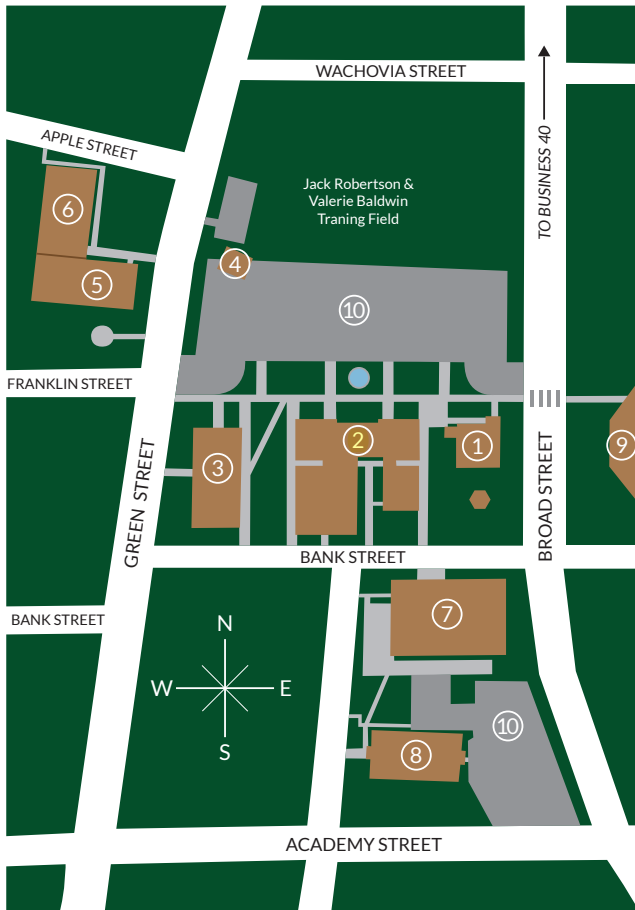

PIEDMONT INTERNATIONAL UNIVERSITY

420 S Broad St,
Winston-Salem, NC 27101
336.725.8344 | piedmontu.edu

CAMPUS MAP

LEGEND

1. GRACE HALL

Administration
Marketing
Institutional Development

2. DEEDS HALL

1st Floor

4. SECURITY STATION

5. LEE HALL

Men's Residences

6. PATTERSON HALL

Women's Residences

7. POPE ACTIVITY CENTER

Main Level

Student Center
The Den Café & Gift Shop
Music Classrooms

Lower Level

Gymnasium
Fitness Center
Box Office

8. GRIFFITH HALL

Residences

9. SALEM BAPTIST CHURCH

Chapel

10. PARKING AREAS